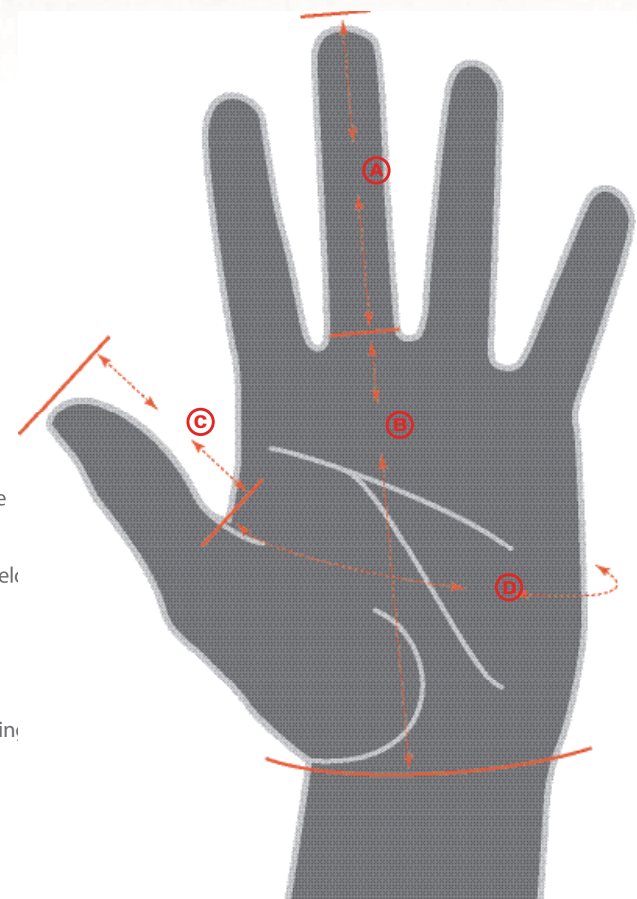

MEN'S INTERNATIONAL SIZING (CM)								
		30	32	34	36	38	40	42
④	PANTS WAIST	74 - 77	79 - 83	84 - 88	89 - 93	94 - 98	99 - 104	105 - 109
⑤	HIP	86 - 90	91 - 95	97 - 100	102 - 105	107 - 110	112 - 117	118 - 122

MEN'S SIZING

MEN'S

SIZE CHART

SIZE CHART

HAND MEASUREMENTS

- A** MIDDLE FINGER LENGTH
Length from middle finger tip to base of finger at crease
- B** PALM LENGTH
Length of palm from middle finger tip crease to first crease below
- C** THUMB LENGTH
Length from thumb finger tip to base of thumb crease
- D** PALM CIRCUMFERENCE
Circumference of palm starting at base of thumb webbing