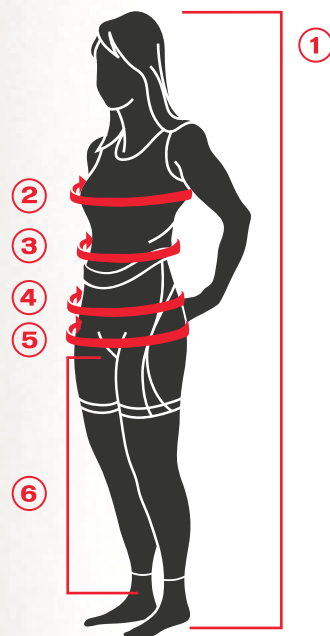

SIZE CHART

WOMEN'S

WOMEN'S SIZING

WOMEN'S US SIZING							
		XS	SM	MD	LG	XL	XXL
①	HEIGHT	5'3"	5'3"- 5'5"	5'5"- 5'7"	5'7"	5'7"	5'7"
②	CHEST	31"-33"	33"- 35"	35.5"-37"	37.5"-39"	39.5"-42.5"	43"-45"
③	WAIST NATURAL WAIST	24"-26"	26.5"-28"	28.5"-30"	30.5"-32"	32.5"-34.5"	35"-37"
④	WAIST FIXED WAIST	29"-30.5"	31"-32.5"	33"-34.5"	35"-37"	37.5"-39.5"	40"-42"
⑤	HIP	35"-36"	36.5"- 38"	38.5"- 40"	40.5"- 42"	42.5"- 44.56"	45"- 479"
⑥	INSEAM	27"	27.5"	28"	29"	29"	29"

WOMEN'S INTERNATIONAL SIZING (CM)							
		XS	SM	MD	LG	XL	XXL
①	HEIGHT	160	160 - 165	163 - 170	170	170	170
②	CHEST	79 - 84	84 - 89	90 - 94	95 - 99	100 - 108	109 - 114
③	WAIST NATURAL WAIST	61 - 66	67 - 71	72 - 76	77 - 81	82 - 88	89 - 94
④	WAIST FIXED WAIST	74 - 77	78 - 83	84 - 88	89 - 94	95 - 100	101 - 106
⑤	HIP	89 - 91	92 - 97	98 - 102	103 - 107	108 - 114	114 - 121
⑥	INSEAM	68	70	71	74	74	74