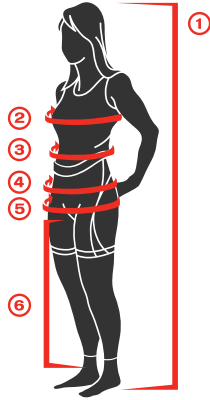

WOMEN'S US SIZING							
	XS	SM	MD	LG	XL	XXL	
①	HEIGHT	5'0"-5'2"	5'1"-5'4"	5'4"-5'7"	5'5"-5'9"	5'8"-5'11"	5'8"-6'
②	CHEST	31"-33"	33"-35"	35.5"-37"	38"-40"	41"-43"	43"-45"
③	WAIST NATURAL WAIST	23"-25"	25"-28"	28"-30"	30.5"-34"	34"-38"	38"-40"
④	WAIST FIXED WAIST	28"-29.5"	30"-32.5"	33"-34.5"	35"-38"	38.5"-42"	43"-45"
⑤	HIP	33"-35.5"	36"-38"	38"-40"	40.5"-43"	44"-47"	47"-50"
⑥	INSEAM	29"	29.5"	30"	30.5"	31"	31"

WOMEN'S US SIZING											
	XS	S	S	M	M	L	L	XL	XL	XL	
	0	2	4	6	8	10	12	14	16	18	
②	CHEST	33"	34"	35"	36"	37"	38"	39"	40"	41.5"-43"	43.5"-45"
③	WAIST NATURAL WAIST	26"	27"	28"	29"	30"	31"-32.5"	33"-34.5"	35"-37"	33"-34.5"	35"-37"
⑤	HIPS	35"	36"	37"	38"-39"	39"-40"	41"	42"	43"-44.5"	45"-47"	47"-49"