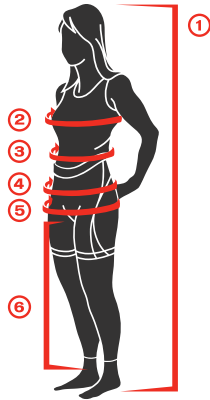

WOMEN'S INTERNATIONAL SIZING (CM)							
	XS	SM	MD	LG	XL	XXL	
①	HEIGHT	152-157	155-163	163-170	166-175	173-180	173-183
②	CHEST	79-84	84-89	90-94	96-102	104-109	109-114
③	WAIST NATURAL WAIST	59-63	64-71	71-76	77-86	87-96	97-102
④	WAIST FIXED WAIST	71-75	76-82	84-88	89-97	98-107	109-114
⑤	HIP	84-90	91-96	97-101	102-109	111-119	120-127
⑥	INSEAM	74	75	76	77.5	78.5	78.5

WOMEN'S INTERNATIONAL SIZING (CM)											
	XS	S	S	M	M	L	L	XL	XL	XL	
	0	2	4	6	8	10	12	14	16	18	
②	CHEST	84	86	89	91	94	96.5	99	102	105-109	110-114
③	WAIST NATURAL WAIST	66	68.5	71	74	76	79-82	83-87	88-94	95-97	98-102
⑤	HIPS	89	91	94	96-99	99-102	104	107	109-113	114-119	120-124

KIDS US SIZING (CM)			
	SM	MD	LG
APPROXIMATE AGE	7-8	9-10	11-12
PANTS WAIST	74"-77"	79"-83"	84"-88"
HEIGHT	4'-2"	4'-7"	5'
CHEST CIRCUMFERENCE	26"-27.5"	28"-29.5"	30"-31.5"
NATURAL WAIST CIRCUMFERENCE	23"-24.5"	25"-26"	26.5"-28"
CHEST CIRCUMFERENCE	28"-29.5"	30"-31.5"	32"-33.5"

SOCK SIZING				
	S	M	L	XL
MEN'S SHOE US	4-6	7-9	10-12	13+
WOMEN'S SHOE US	5-7	8-10	11-13	14+
SHOE SIZE EU	36-39	40-42	43-45	46+