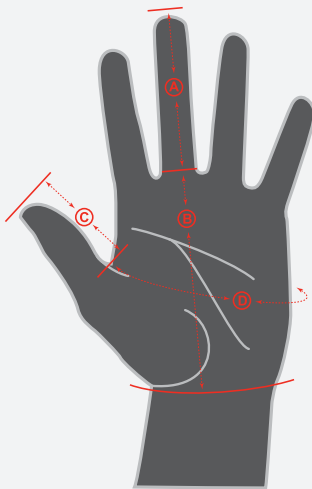

- **A MIDDLE FINGER LENGTH**
  Length from middle finger tip to base of finger at crease
- **B PALM LENGTH**
  Length of palm from middle finger tip crease to first crease below palm
- **C THUMB LENGTH**
  Length from thumb finger tip to base of thumb crease
- **D PALM CIRCUMFERENCE**
  Circumference of palm starting at base of thumb webbing

MEN'S GLOVE SIZING (CM)						
		SM	MD	LG	XL	XXL
A	MIDDLE FINGER LENGTH	< 8.1	8.1 - 8.6	8.6 - 9.0	9.0 - 9.4	> 9.4
B	PALM LENGTH	< 11.1	11.1 - 11.3	11.3 - 11.7	11.7 - 12.1	> 12.1
C	THUMB LENGTH	< 6.4	6.4 - 6.8	6.8 - 7.1	7.1 - 7.4	> 7.4
D	PALM CIRCUMFERENCE	< 22	22 - 22.5	22.5 - 23.5	23.5 - 24.5	> 24.5

WOMEN'S GLOVE SIZING (CM)						
		SM	MD	LG	XL	XXL
A	MIDDLE FINGER LENGTH	< 6.9	6.9 - 7.4	7.4 - 7.8	7.8 - 8.2	> 8.2
B	PALM LENGTH	< 9.7	9.7 - 10	10 - 10.4	10.4 - 10.8	> 10.8
C	THUMB LENGTH	< 5.4	5.4 - 5.7	5.7 - 6.1	6.1 - 6.5	> 6.5
D	PALM CIRCUMFERENCE	< 18.5	18.5 - 19.5	19.5 - 20.5	20.5 - 21.5	> 21.5

KID'S GLOVE SIZING (CM)			
	SM	MD	XL
	12.5 - 13.5	13.5 - 14.5	14.5 - 15.5
			15.5 - 16.5