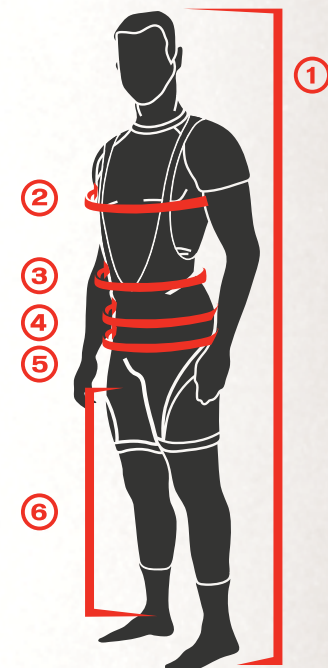

MEN'S SIZING

MEN'S

SIZE CHART