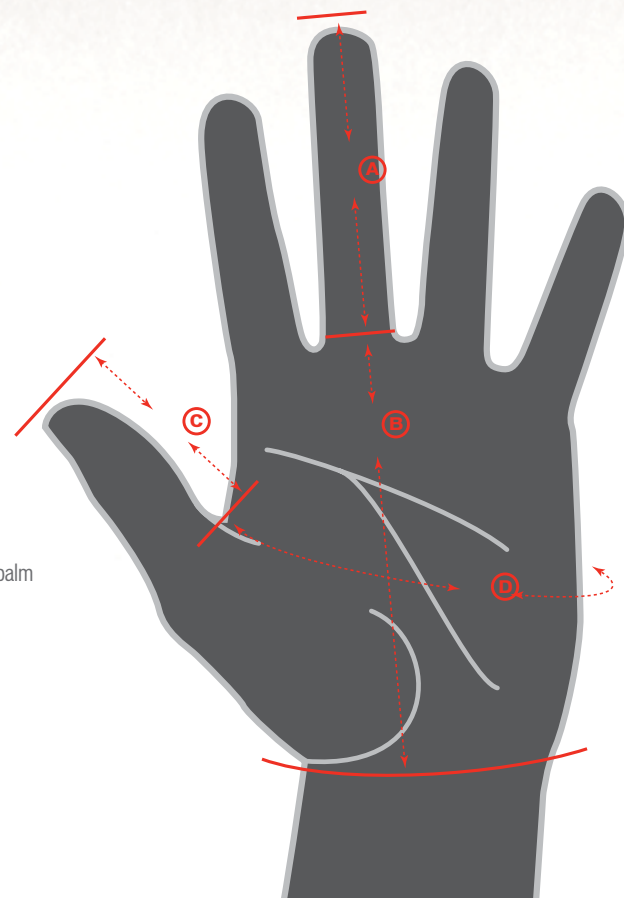

MEN'S INTERNATIONAL SIZING (CM)							
	30	32	34	36	38	40	42
④ PANTS WAIST	74 - 77	79 - 83	84 - 88	89 - 93	94 - 98	99 - 104	105 - 109
HIP	86 - 90	91 - 95	97 - 100	102 - 105	107 - 110	112 - 117	118 - 122

MEN'S SIZING

MEN'S

SIZE CHART

SIZE CHART

HAND MEASUREMENTS

- A MIDDLE FINGER LENGTH**
Length from middle finger tip to base of finger at crease
- B PALM LENGTH**
Length of palm from middle finger tip crease to first crease below palm
- C THUMB LENGTH**
Length from thumb finger tip to base of thumb crease
- D PALM CIRCUMFERENCE**
Circumference of palm starting at base of thumb webbing